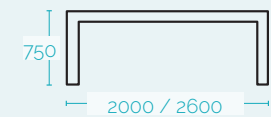

TABLE

Sintered stone table top with extendable length feature

The table features a modern look stone top that has a smooth gliding, pop-up extension taking the table length from 2000mm to 2600mm - comfortably seating an additional 2 guests. The sintered stone table top has excellent heat resistance and UV stability

MEASUREMENTS

Extendable Dining Table

2000/2600mm length x 1000mm depth x 750mm height

Recliner Chair

610mm width x 840mm depth x 1080mm height